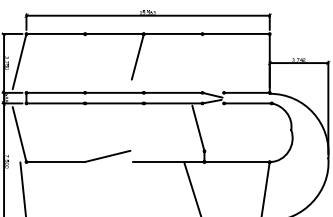

STEER BUGLE SHEEP YARDS

SBSY11 - 2800 HEAD

SBSY09 - 250 HEAD

SBSY08 - 200 HEAD

SBSY10 - 480 HEAD

SBSY06 - 3100 HEAD

SBSY01 680 HEAD

SBSY02 - 720 HEAD

SBSY03 - 1100 HEAD

SBSY04 - 800 HEAD

SBSY05 - 3100 HEAD

9 CAPITAL LINK DRV
 CAMPBELLFIELD 3061
 PH (03) 9357 9800 FAX (03) 9357 8699
www.steeraust.com.au

6 RAIL TO 3'3" (1.00m)

All yards can be supplied in reverse format.
 Further construction methods refer to the STEER
 Permanent & Relocatable yard brochure.