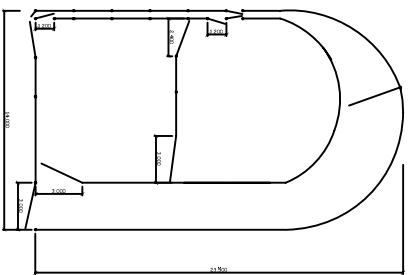

STEER BUGLE SHEEP YARDS

SBSY11 - 2800 HEAD

SBSY09 - 250 HEAD

SBSY08 - 200 HEAD

SBSY10 - 480 HEAD

SBSY06 - 3100 HEAD

SBSY01 680 HEAD

SBSY02 - 720 HEAD

SBSY03 - 1100 HEAD

SBSY04 - 800 HEAD

SBSY05 - 3100 HEAD

9 CAPITAL LINK DRV
 CAMPBELLFIELD 3061
 PH (03) 9357 9800 FAX (03) 9357 8699
www.steeraust.com.au

6 RAIL TO 3'3" (1.00m)

All yards can be supplied in reverse format.
 Further construction methods refer to the STEER
 Permanent & Relocatable yard brochure.