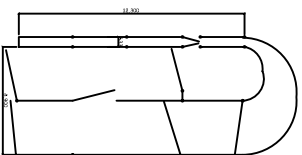

STEER BUGLE SHEEP YARDS

SBSY11 - 2800 HEAD

SBSY09 - 250 HEAD

SBSY08 - 200 HEAD

SBSY10 - 480 HEAD

SBSY06 - 3100 HEAD

SBSY01 680 HEAD

SBSY02 - 720 HEAD

SBSY03 - 1100 HEAD

SBSY04 - 800 HEAD

SBSY05 - 3100 HEAD

9 CAPITAL LINK DRV
 CAMPBELLFIELD 3061
 PH (03) 9357 9800 FAX (03) 9357 8699
www.steeraust.com.au

6 RAIL TO 3'3" (1.00m)

All yards can be supplied in reverse format.
 Further construction methods refer to the STEER
 Permanent & Relocatable yard brochure.