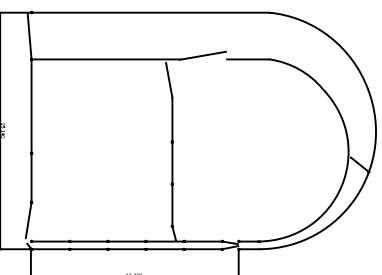

STEER BUGLE SHEEP YARDS

SBSY11 - 2800 HEAD

SBSY09 - 250 HEAD

SBSY08 - 200 HEAD

SBSY10 - 480 HEAD

SBSY06 - 3100 HEAD

SBSY01 680 HEAD

SBSY02 - 720 HEAD

SBSY03 - 1100 HEAD

SBSY04 - 800 HEAD

SBSY05 - 3100 HEAD

9 CAPITAL LINK DRV
 CAMPBELLFIELD 3061
 PH (03) 9357 9800 FAX (03) 9357 8699
www.steeraust.com.au

6 RAIL TO 3'3" (1.00m)

All yards can be supplied in reverse format.
 Further construction methods refer to the STEER
 Permanent & Relocatable yard brochure.