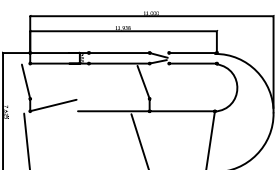

STEER BUGLE SHEEP YARDS

SBSY11 - 2800 HEAD

SBSY09 - 250 HEAD

SBSY08 - 200 HEAD

SBSY10 - 480 HEAD

SBSY06 - 3100 HEAD

SBSY01 680 HEAD

SBSY02 - 720 HEAD

SBSY03 - 1100 HEAD

SBSY04 - 800 HEAD

SBSY05 - 3100 HEAD

9 CAPITAL LINK DRV
 CAMPBELLFIELD 3061
 PH (03) 9357 9800 FAX (03) 9357 8699
www.steeraust.com.au

6 RAIL TO 3'3" (1.00m)

All yards can be supplied in reverse format.
 Further construction methods refer to the STEER
 Permanent & Relocatable yard brochure.