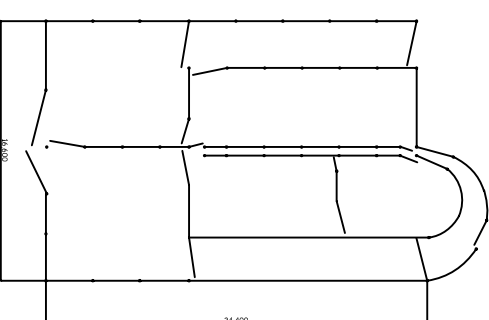

STEER BUGLE SHEEP YARDS

SBSY11 - 2800 HEAD

SBSY09 - 250 HEAD

SBSY08 - 200 HEAD

SBSY10 - 480 HEAD

SBSY06 - 3100 HEAD

SBSY01 680 HEAD

SBSY02 - 720 HEAD

SBSY03 - 1100 HEAD

SBSY04 - 800 HEAD

SBSY05 - 3100 HEAD

9 CAPITAL LINK DRV
 CAMPBELLFIELD 3061
 PH (03) 9357 9800 FAX (03) 9357 8699
www.steeraust.com.au

6 RAIL TO 3'3" (1.00m)

All yards can be supplied in reverse format.
 Further construction methods refer to the STEER
 Permanent & Relocatable yard brochure.