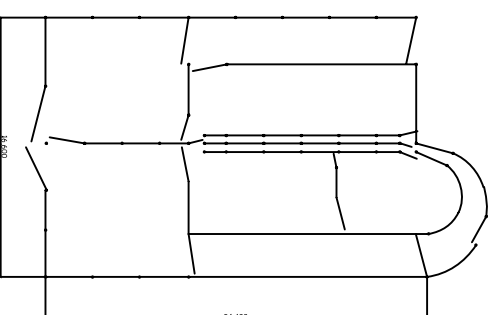

STEER BUGLE SHEEP YARDS

SBSY11 - 2800 HEAD

SBSY09 - 250 HEAD

SBSY08 - 200 HEAD

SBSY10 - 480 HEAD

SBSY06 - 3100 HEAD

SBSY01 680 HEAD

SBSY02 - 720 HEAD

SBSY03 - 1100 HEAD

SBSY04 - 800 HEAD

SBSY05 - 3100 HEAD

9 CAPITAL LINK DRV
 CAMPBELLFIELD 3061
 PH (03) 9357 9800 FAX (03) 9357 8699
www.steeraust.com.au

6 RAIL TO 3'3" (1.00m)

All yards can be supplied in reverse format.
 Further construction methods refer to the STEER
 Permanent & Relocatable yard brochure.