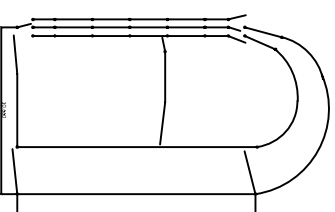

STEER BUGLE SHEEP YARDS

SBSY11 - 2800 HEAD

SBSY09 - 250 HEAD

SBSY08 - 200 HEAD

SBSY10 - 480 HEAD

SBSY06 - 3100 HEAD

SBSY01 680 HEAD

SBSY02 - 720 HEAD

SBSY03 - 1100 HEAD

SBSY04 - 800 HEAD

SBSY05 - 3100 HEAD

9 CAPITAL LINK DRV
 CAMPBELLFIELD 3061
 PH (03) 9357 9800 FAX (03) 9357 8699
www.steeraust.com.au

6 RAIL TO 3'3" (1.00m)

All yards can be supplied in reverse format.
 Further construction methods refer to the STEER
 Permanent & Relocatable yard brochure.