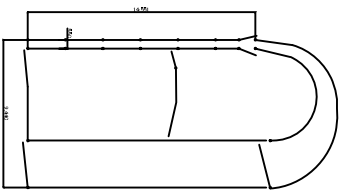

STEER BUGLE SHEEP YARDS

SBSY11 - 2800 HEAD

SBSY09 - 250 HEAD

SBSY08 - 200 HEAD

SBSY10 - 480 HEAD

SBSY06 - 3100 HEAD

SBSY01 680 HEAD

SBSY02 - 720 HEAD

SBSY03 - 1100 HEAD

SBSY04 - 800 HEAD

SBSY05 - 3100 HEAD

9 CAPITAL LINK DRV
 CAMPBELLFIELD 3061
 PH (03) 9357 9800 FAX (03) 9357 8699
www.steeraust.com.au

6 RAIL TO 3'3" (1.00m)

All yards can be supplied in reverse format.
 Further construction methods refer to the STEER
 Permanent & Relocatable yard brochure.