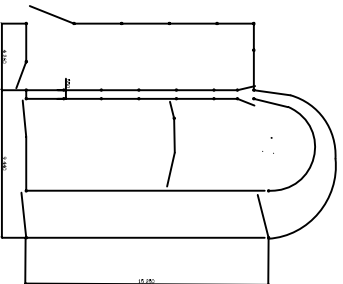

STEER BUGLE SHEEP YARDS

SBSY11 - 2800 HEAD

SBSY09 - 250 HEAD

SBSY08 - 200 HEAD

SBSY10 - 480 HEAD

SBSY06 - 3100 HEAD

SBSY01 680 HEAD

SBSY02 - 720 HEAD

SBSY03 - 1100 HEAD

SBSY04 - 800 HEAD

SBSY05 - 3100 HEAD

9 CAPITAL LINK DRV
 CAMPBELLFIELD 3061
 PH (03) 9357 9800 FAX (03) 9357 8699
www.steeraust.com.au

6 RAIL TO 3'3" (1.00m)

All yards can be supplied in reverse format.
 Further construction methods refer to the STEER
 Permanent & Relocatable yard brochure.