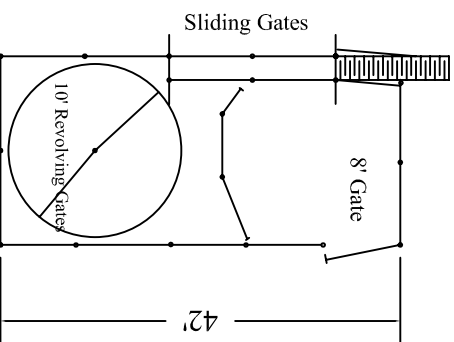

A SAMPLE RANGE OF STEER CATTLE YARDS

REVOLVING GATES ASSIST 1 MAN OPERATION
LARGER YARDS CAN BE SPLIT WITH DIVIDING FENCES

MCY0512 - 45 HEAD

MCY0513 - 48 HEAD

MCY0514 - 55 HEAD

MCY0516 - 55 HEAD

MCY0501 - 30 HEAD

MCY0502 - 45 HEAD

MCY0503 - 48 HEAD

MCY0504 - 55 HEAD

9 CAPITAL LINK DRV
CAMPBELLFIELD 3061
PH (03) 9357 9800 FAX (03) 9357 8699

5 RAIL TO 5'0" (1.53m)
6 RAIL TO 5'6" (1.70m)

All yards can be supplied in reverse format.
Further construction methods refer to the STEER
Permanent & Relocatable yard brochure.