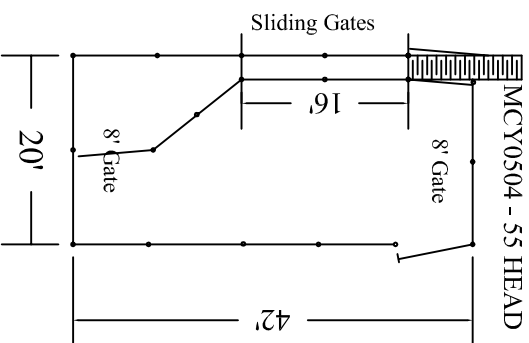

A SAMPLE RANGE OF STEER CATTLE YARDS

REVOLVING GATES ASSIST 1 MAN OPERATION
LARGER YARDS CAN BE SPLIT WITH DIVIDING FENCES

MCY0512 - 45 HEAD

MCY0513 - 48 HEAD

MCY0514 - 55 HEAD

MCY0516 - 55 HEAD

MCY0501 - 30 HEAD

MCY0502 - 45 HEAD

MCY0503 - 48 HEAD

MCY0504 - 55 HEAD

9 CAPITAL LINK DRV
CAMPBELLFIELD 3061
PH (03) 9357 9800 FAX (03) 9357 8699

5 RAIL TO 5'0" (1.53m)
6 RAIL TO 5'6" (1.70m)

All yards can be supplied in reverse format.
Further construction methods refer to the STEER
Permanent & Relocatable yard brochure.