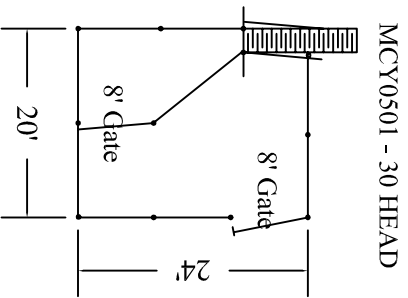

A SAMPLE RANGE OF STEER CATTLE YARDS

REVOLVING GATES ASSIST 1 MAN OPERATION
LARGER YARDS CAN BE SPLIT WITH DIVIDING FENCES

MCY0512 - 45 HEAD

MCY0513 - 48 HEAD

MCY0514 - 55 HEAD

MCY0516 - 55 HEAD

MCY0501 - 30 HEAD

MCY0502 - 45 HEAD

MCY0503 - 48 HEAD

MCY0504 - 55 HEAD

9 CAPITAL LINK DRV
CAMPBELLFIELD 3061
PH (03) 9357 9800 FAX (03) 9357 8699

5 RAIL TO 5'0" (1.53m)
6 RAIL TO 5'6" (1.70m)

All yards can be supplied in reverse format.
Further construction methods refer to the STEER
Permanent & Relocatable yard brochure.