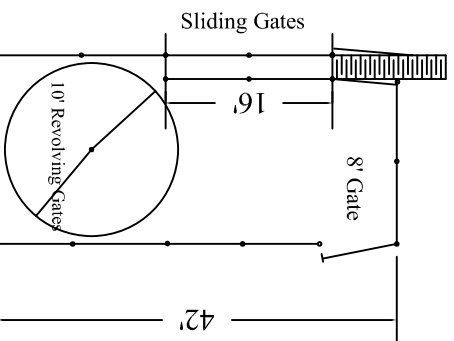

A SAMPLE RANGE OF STEER CATTLE YARDS

REVOLVING GATES ASSIST 1 MAN OPERATION
LARGER YARDS CAN BE SPLIT WITH DIVIDING FENCES

MCY0512 - 45 HEAD

MCY0513 - 48 HEAD

MCY0514 - 55 HEAD

MCY0516 - 55 HEAD

MCY0501 - 30 HEAD

MCY0502 - 45 HEAD

MCY0503 - 48 HEAD

MCY0504 - 55 HEAD

9 CAPITAL LINK DRV
CAMPBELLFIELD 3061
PH (03) 9357 9800 FAX (03) 9357 8699

5 RAIL TO 5'0" (1.53m)
6 RAIL TO 5'6" (1.70m)

All yards can be supplied in reverse format.
Further construction methods refer to the STEER
Permanent & Relocatable yard brochure.