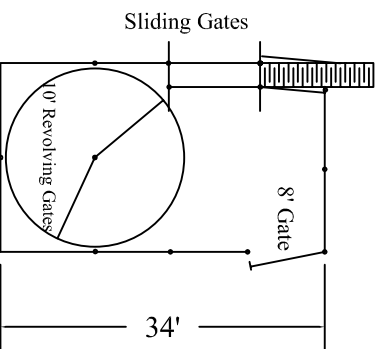

A SAMPLE RANGE OF STEER CATTLE YARDS

REVOLVING GATES ASSIST 1 MAN OPERATION
LARGER YARDS CAN BE SPLIT WITH DIVIDING FENCES

MCY0512 - 45 HEAD

MCY0513 - 48 HEAD

MCY0514 - 55 HEAD

MCY0516 - 55 HEAD

MCY0501 - 30 HEAD

MCY0502 - 45 HEAD

MCY0503 - 48 HEAD

MCY0504 - 55 HEAD

9 CAPITAL LINK DRV
CAMPBELLFIELD 3061
PH (03) 9357 9800 FAX (03) 9357 8699

5 RAIL TO 5'0" (1.53m)
6 RAIL TO 5'6" (1.70m)

All yards can be supplied in reverse format.
Further construction methods refer to the STEER
Permanent & Relocatable yard brochure.