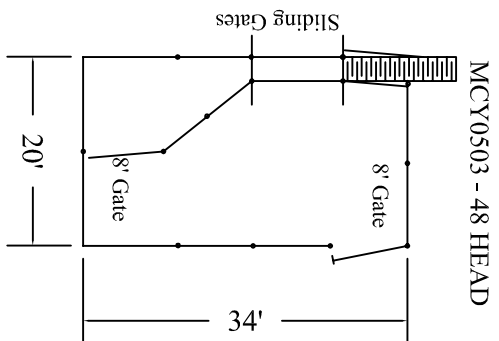

A SAMPLE RANGE OF STEER CATTLE YARDS

REVOLVING GATES ASSIST 1 MAN OPERATION
LARGER YARDS CAN BE SPLIT WITH DIVIDING FENCES

MCY0512 - 45 HEAD

MCY0513 - 48 HEAD

MCY0514 - 55 HEAD

MCY0516 - 55 HEAD

MCY0501 - 30 HEAD

MCY0502 - 45 HEAD

MCY0503 - 48 HEAD

MCY0504 - 55 HEAD

9 CAPITAL LINK DRV
CAMPBELLFIELD 3061
PH (03) 9357 9800 FAX (03) 9357 8699

5 RAIL TO 5'0" (1.53m)
6 RAIL TO 5'6" (1.70m)

All yards can be supplied in reverse format.
Further construction methods refer to the STEER
Permanent & Relocatable yard brochure.