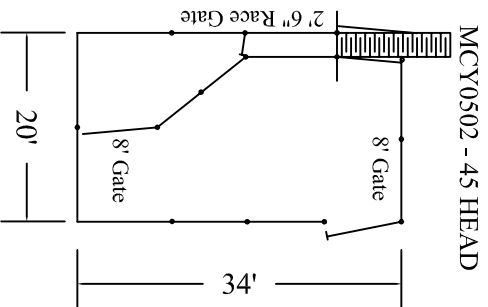

A SAMPLE RANGE OF STEER CATTLE YARDS

REVOLVING GATES ASSIST 1 MAN OPERATION
LARGER YARDS CAN BE SPLIT WITH DIVIDING FENCES

MCY0512 - 45 HEAD

MCY0513 - 48 HEAD

MCY0514 - 55 HEAD

MCY0516 - 55 HEAD

MCY0501 - 30 HEAD

MCY0502 - 45 HEAD

MCY0503 - 48 HEAD

MCY0504 - 55 HEAD

9 CAPITAL LINK DRV
CAMPBELLFIELD 3061
PH (03) 9357 9800 FAX (03) 9357 8699

5 RAIL TO 5'0" (1.53m)
6 RAIL TO 5'6" (1.70m)

All yards can be supplied in reverse format.
Further construction methods refer to the STEER
Permanent & Relocatable yard brochure.