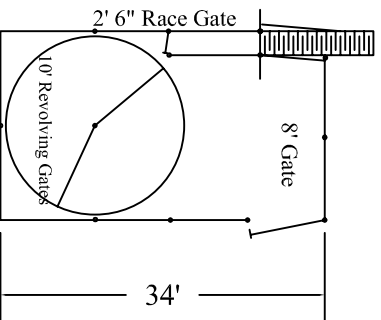

A SAMPLE RANGE OF STEER CATTLE YARDS

REVOLVING GATES ASSIST 1 MAN OPERATION
LARGER YARDS CAN BE SPLIT WITH DIVIDING FENCES

MCY0512 - 45 HEAD

MCY0513 - 48 HEAD

MCY0514 - 55 HEAD

MCY0516 - 55 HEAD

MCY0501 - 30 HEAD

MCY0502 - 45 HEAD

MCY0503 - 48 HEAD

MCY0504 - 55 HEAD

9 CAPITAL LINK DRV
CAMPBELLFIELD 3061
PH (03) 9357 9800 FAX (03) 9357 8699

5 RAIL TO 5'0" (1.53m)
6 RAIL TO 5'6" (1.70m)

All yards can be supplied in reverse format.
Further construction methods refer to the STEER
Permanent & Relocatable yard brochure.